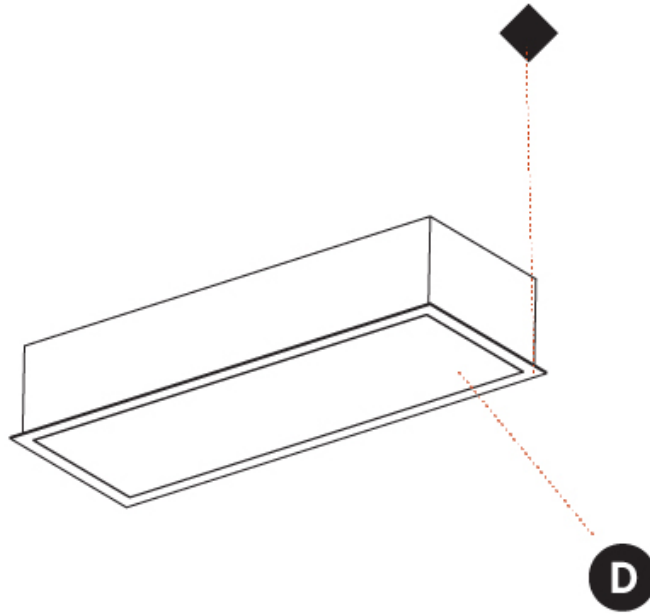

PI2 WHITELINE RECESSED

A37555-

PROJECT

TYPE

SPECIFIER

QUANTITY

DATE