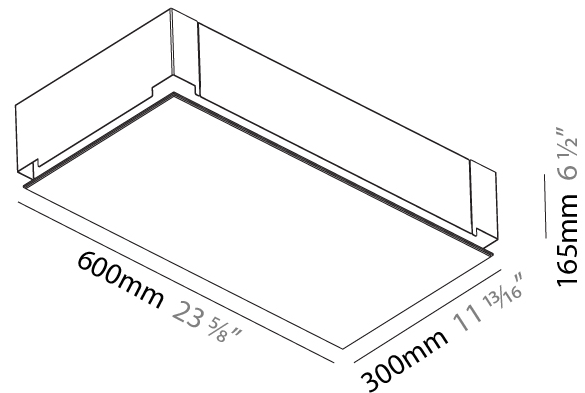

GENERAL

Series: Pi2
Subseries: Pi2 Whiteline
Brand: Prolicht
Division: Architectural
Mounting Type: Trimless
Mounting Location: Ceiling
Subcategory: Ambient

PHYSICAL

Shape: Rectangle
Length (mm): 600
Length (in): 23 5/8
Width (mm): 300
Width (in): 11 13/16
Depth (mm): 165
Depth (in): 6 1/2
Ceiling Thickness (mm): 10 / 12.5 / 15 / 25 / 30
Ceiling Thickness (in): 3/8 or 1/2 or 9/16 or 1 or 1 3/16
Min. Recessing Depth (mm): 180
Min. Recessing Depth (in): 7 1/16
Light Distribution: Direct
Weight (kg): 6.557
Weight (lbs): 14.53
Diffuser: PMMA - Opal
Fixture Material: Extruded Aluminum / Steel
Cut-out Measurements: 635mm / 25" x 335mm / 13 3/16"
Upon Request: Unique Sizes Unique Ceiling Thickness Unique Mounting Depth Spot Inserts

ELECTRICAL

Lamp Type: LED (Zhaga Standard)
Input Wattage (W): 26
Total Output Wattage (W): 23
Dimming: [Tri-Mode (Non-Dimming and Phase Dimming (120Vac only) and 0-10V Dimming)](#)
Driver Included: Yes
Driver Location: Integrated
Driver Type: Constant Current - Universal
Driver Class: Class 2
Input Voltage (V): 120 - 277
Constant Current (MA): 350

LED

[Color Temperature (*K): 3000 / 3500 / 4000](#)
Max. Delivered Lumen (lm): 1940 / 1970 / 2010
CRI: >80 CRI
Efficiency (%): 0.651
Lamp Life (hrs): 50000
Upon Request: RGB-W Tunable White Special Color Temperature CRI90

OPTICAL

RATINGS AND CERTIFICATIONS

Certified By: Certified for North American Standards
IP rating: IP20