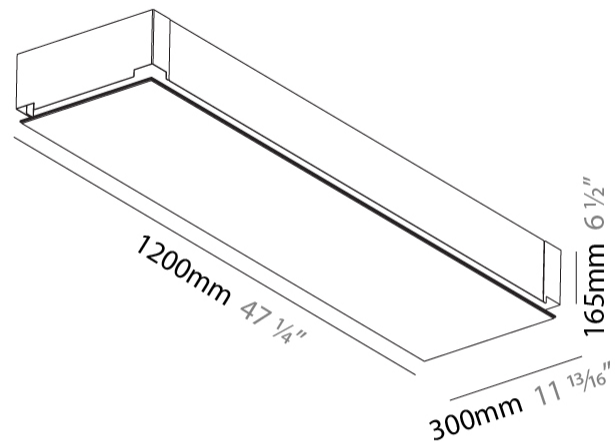

GENERAL

Series: Pi2
Subseries: Pi2 Whiteline
Brand: Prolicht
Division: Architectural
Mounting Type: Trimless
Mounting Location: Ceiling
Subcategory: Ambient

PHYSICAL

Shape: Rectangle
Length (mm): 1200
Length (in): 47 1/4
Width (mm): 300
Width (in): 11 13/16
Depth (mm): 165
Depth (in): 6 1/2
Ceiling Thickness (mm): 10 / 12.5 / 15 / 25 / 30
Ceiling Thickness (in): 3/8 or 1/2 or 9/16 or 1 or 1 3/16
Min. Recessing Depth (mm): 180
Min. Recessing Depth (in): 7 1/16
Light Distribution: Direct
Weight (kg): 12.564
Weight (lbs): 27.64
Diffuser: PMMA - Opal
Fixture Material: Extruded Aluminum / Steel
Cut-out Measurements: 1235mm / 48 5/8" x 335mm / 13 3/16"
Upon Request: Unique Sizes Unique Ceiling Thickness Unique Mounting Depth Spot Inserts

ELECTRICAL

Lamp Type: LED (Zhaga Standard)
Input Wattage (W): 55
Total Output Wattage (W): 46
Dimming: Tri-Mode (Non-Dimming and Phase Dimming (120Vac only) and 0-10V Dimming)
Driver Included: Yes
Driver Location: Integrated
Driver Type: Constant Current - Universal
Driver Class: Class 2
Input Voltage (V): 120 - 277
Constant Current (MA): 350

LED

Color Temperature (°K): 3000 / 3500 / 4000
Max. Delivered Lumen (lm): 4350 / 4410 / 4500
CRI: >80 CRI
Efficiency (%): 0.651
Lamp Life (hrs): 50000
Upon Request: RGB-W Tunable White Special Color Temperature CRI90

OPTICAL

RATINGS AND CERTIFICATIONS

Certified By: Certified for North American Standards
IP rating: IP20