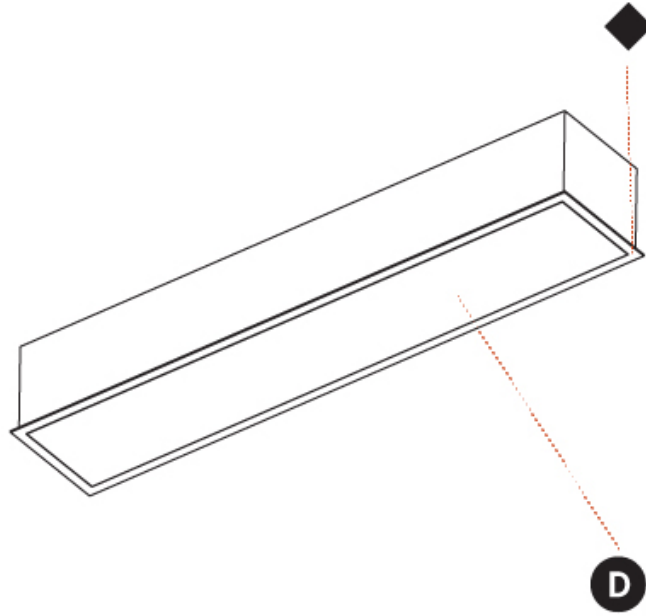

PI2 WHITELINE RECESSED

A37557-

PROJECT

TYPE

SPECIFIER

QUANTITY

DATE