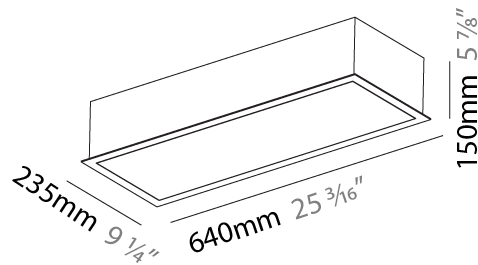

GENERAL

Series: Pi2
Subseries: Pi2 Whiteline
Brand: Prolicht
Division: Architectural
Mounting Type: Recessed
Mounting Location: Ceiling

PHYSICAL

Shape: Rectangle
Length (mm): 640
Length (in): 25 3/16
Width (mm): 235
Width (in): 9 1/4
Depth (mm): 150
Depth (in): 5 7/8
Ceiling Thickness (mm): 10 / 12.5 / 15 / 25 / 30
Ceiling Thickness (in): 3/8 or 1/2 or 9/16 or 1 or 1 3/16
Min. Recessing Depth (mm): 160
Min. Recessing Depth (in): 6 3/16
Light Distribution: Direct
Weight (kg): 4.274
Weight (lbs): 9.40
Diffuser: PMMA - Opal or Micro-Prism
Fixture Finish: SSR / BKV / CWI / CRY / HAB / UFT / ITA / RUA / FTG / MYG / LOD / PUS / FRO / FUP / KIA / POP / BLS / SPG / MEY / GOH / GUM / CHC / COM / ABZ / JAG / OBR / MOS / ROR
Fixture Material: Aluminum
Cut-out Measurements: 625mm / 24 5/8" x 220mm / 8 11/16"

ELECTRICAL

Lamp Type: LED (Zhaga Standard)
Total Output Wattage (W): 19
Dimming: Tri-Mode (Non-Dimming and Phase Dimming (120Vac only) and 0-10V Dimming)
Driver Included: Yes
Driver Location: Integrated
Driver Type: Constant Current - Universal
Driver Class: Class 2
Input Voltage (V): 120 - 277
Constant Current (MA): 500

LED

Color Temperature (°K): 3000 / 3500 / 4000
Max. Delivered Lumen (lm): 1430 / 1539 / 1570
CRI: >80 CRI
Efficiency (%): 0.516
Lamp Life (hrs): 50000

OPTICAL

RATINGS AND CERTIFICATIONS

Certified By: Certified for North American Standards
IP rating: IP20