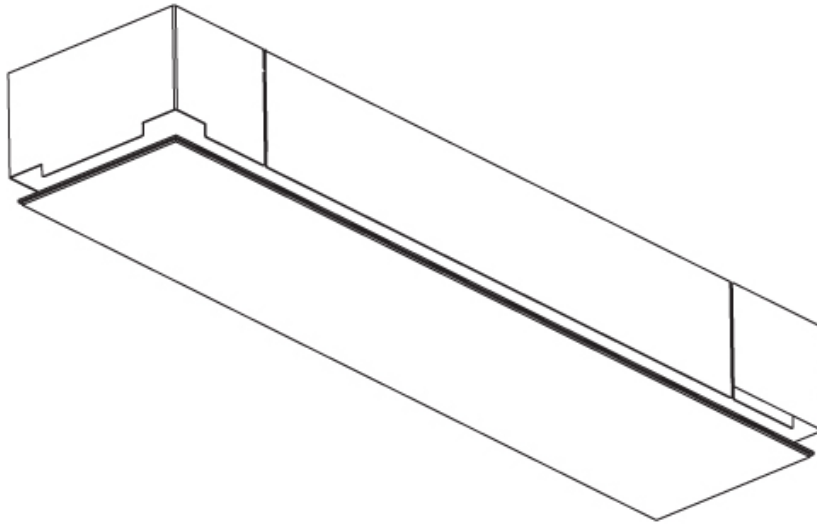

PI2 WHITELINE TRIMLESS

A37528-

PROJECT

TYPE

SPECIFIER

QUANTITY

DATE