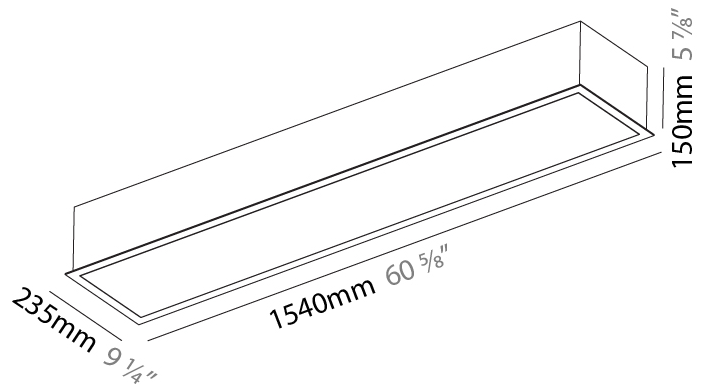

GENERAL

Series: Pi2
Subseries: Pi2 Whiteline
Brand: Prolicht
Division: Architectural
Mounting Type: Recessed
Mounting Location: Ceiling
Subcategory: Ambient

PHYSICAL

Shape: Rectangle
Length (mm): 1540
Length (in): 60 ⁵/₈
Width (mm): 235
Width (in): 9 ¹/₄
Depth (mm): 150
Depth (in): 5 ⁷/₈
Ceiling Thickness (mm): 10 / 12.5 / 15 / 25
Ceiling Thickness (in): 3/8 or 1/2 or 9/16 or 1
Min. Recessing Depth (mm): 160
Min. Recessing Depth (in): 6 ⁵/₁₆
Light Distribution: Direct
Weight (kg): 9.919
Weight (lbs): 21.82
Diffuser: PMMA - Opal or Micro-Prism
Fixture Finish: SSR / BKV / CWI / CRY / HAB / UFT / ITA / RUA / FTG / MYG / LOD / PUS / FRO / FUP / KIA / POP / BLS / SPG / MEY / GOH / GUM / CHC / COM / ABZ / JAG / OBR / MOS / ROR
Fixture Material: Aluminum
Cut-out Measurements: 1525mm / 60 1/16" x 220mm / 8 11/16"

ELECTRICAL

Lamp Type: LED (Zhaga Standard)
Total Output Wattage (W): 48
Dimming: Tri-Mode (Non-Dimming and Phase Dimming (120Vac only) and 0-10V Dimming)
Driver Included: Yes
Driver Location: Integrated
Driver Type: Constant Current - Universal
Driver Class: Class 2
Input Voltage (V): 120 - 277
Constant Current (MA): 500

LED

Color Temperature (°K): 3000 / 3500 / 4000
Max. Delivered Lumen (lm): 3570 / 3842 / 3920
CRI: >80 CRI
Efficiency (%): 0.549
Lamp Life (hrs): 50000

OPTICAL

RATINGS AND CERTIFICATIONS

Certified By: Certified for North American Standards
IP rating: IP20