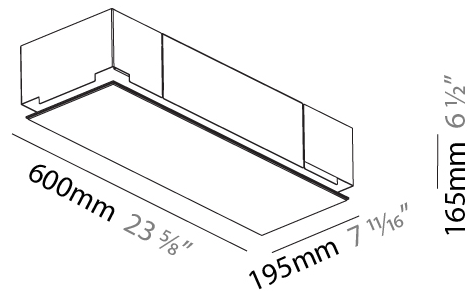

GENERAL

Series: Pi2
Subseries: Pi2 Whiteline
Brand: Prolicht
Division: Architectural
Mounting Type: Trimless
Mounting Location: Ceiling
Subcategory: Ambient

PHYSICAL

Shape: Rectangle
Length (mm): 600
Length (in): 23 5/8
Width (mm): 195
Width (in): 7 11/16
Depth (mm): 165
Depth (in): 6 1/2
Ceiling Thickness (mm): 10 / 12.5 / 15 / 25 / 30
Ceiling Thickness (in): 3/8 or 1/2 or 9/16 or 1 or 1 3/16
Min. Recessing Depth (mm): 180
Min. Recessing Depth (in): 7 1/16
Light Distribution: Direct
Weight (kg): 4.2
Weight (lbs): 9.24
Diffuser: PMMA - Opal
Fixture Material: Extruded Aluminum / Steel
Cut-out Measurements: 635mm / 25" x 230mm / 9 1/16"
Upon Request: Unique Sizes Unique Ceiling Thickness Unique Mounting Depth Spot Inserts

ELECTRICAL

Lamp Type: LED (Zhaga Standard)
Total Output Wattage (W): 19.1
Dimming: Tri-Mode (Non-Dimming and Phase Dimming (120Vac only) and 0-10V Dimming)
Driver Included: Yes
Driver Location: Integrated
Driver Type: Constant Current - Universal
Driver Class: Class 2
Input Voltage (V): 120 - 277
Constant Current (MA): 500

LED

Color Temperature (°K): 3000 / 3500 / 4000
Max. Delivered Lumen (lm): 1430 / 1538 / 1570
CRI: >80 CRI
Efficiency (%): 58.2
Lamp Life (hrs): 50000
Upon Request: RGB-W Tunable White Special Color Temperature CRI90

OPTICAL

RATINGS AND CERTIFICATIONS

Certified By: Certified for North American Standards
IP rating: IP20