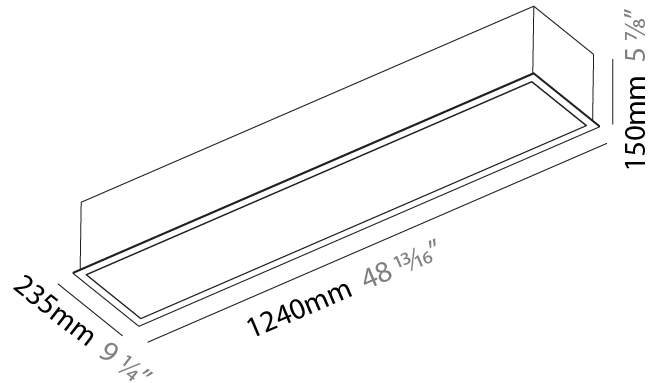

GENERAL

Series: Pi2
Subseries: Pi2 Whiteline
Brand: Prolicht
Division: Architectural
Mounting Type: Recessed
Mounting Location: Ceiling
Subcategory: Ambient

PHYSICAL

Shape: Rectangle
Length (mm): 1240
Length (in): 48 ¹³/₁₆
Width (mm): 235
Width (in): 9 ¹/₄
Depth (mm): 150
Depth (in): 5 ⁷/₈
Ceiling Thickness (mm): 10 / 12.5 / 15 / 25
Ceiling Thickness (in): 3/8 or 1/2 or 9/16 or 1
Min. Recessing Depth (mm): 160
Min. Recessing Depth (in): 6 ⁵/₁₆
Light Distribution: Direct
Weight (kg): 7.65
Weight (lbs): 16.83
Diffuser: PMMA - Opal or Micro-Prism
Fixture Finish: SSR / BKV / CWI / CRY / HAB / UFT / ITA / RUA / FTG / MYG / LOD / PUS / FRO / FUP / KIA / POP / BLS / SPG / MEY / GOH / GUM / CHC / COM / ABZ / JAG / OBR / MOS / ROR
Fixture Material: Aluminum
Cut-out Measurements: 1225mm / 48 1/4" x 220mm / 8 11/16"

ELECTRICAL

Lamp Type: LED (Zhaga Standard)
Total Output Wattage (W): 38
Dimming: Tri-Mode (Non-Dimming and Phase Dimming (120Vac only) and 0-10V Dimming)
Driver Included: Yes
Driver Location: Integrated
Driver Type: Constant Current - Universal
Driver Class: Class 2
Input Voltage (V): 120 - 277
Constant Current (MA): 500

LED

Color Temperature (°K): 3000 / 3500 / 4000
Max. Delivered Lumen (lm): 2860 / 3077 / 3140
CRI: >80 CRI
Efficiency (%): 0.539
Lamp Life (hrs): 50000

OPTICAL

RATINGS AND CERTIFICATIONS

Certified By: Certified for North American Standards
IP rating: IP20