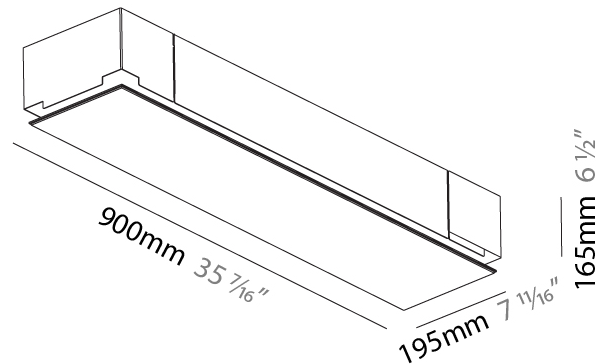

GENERAL

Series: Pi2
Subseries: Pi2 Whiteline
Brand: Prolicht
Division: Architectural
Mounting Type: Trimless
Mounting Location: Ceiling
Subcategory: Ambient

PHYSICAL

Shape: Rectangle
Length (mm): 900
Length (in): 35 7/16
Width (mm): 195
Width (in): 7 11/16
Depth (mm): 165
Depth (in): 6 1/2
Ceiling Thickness (mm): 10 / 12.5 / 15 / 25 / 30
Ceiling Thickness (in): 3/8 or 1/2 or 9/16 or 1 or 1 3/16
Min. Recessing Depth (mm): 180
Min. Recessing Depth (in): 7 1/16
Light Distribution: Direct
Weight (kg): 6.1
Weight (lbs): 13.42
Diffuser: PMMA - Opal
Fixture Material: Extruded Aluminum / Steel
Cut-out Measurements: 935mm / 36 13/16" x 230mm / 9 1/16"
Upon Request: Unique Sizes Unique Ceiling Thickness Unique Mounting Depth Spot Inserts

ELECTRICAL

Lamp Type: LED (Zhaga Standard)
Total Output Wattage (W): 28.7
Dimming: [Tri-Mode (Non-Dimming and Phase Dimming (120Vac only) and 0-10V Dimming)](#)
Driver Included: Yes
Driver Location: Integrated
Driver Type: Constant Current - Universal
Driver Class: Class 2
Input Voltage (V): 120 - 277
Constant Current (MA): 500

LED

Color Temperature (°K): 3000 / 3500 / 4000
Max. Delivered Lumen (lm): 2340 / 2518 / 2570
CRI: >80 CRI
Efficiency (%): 59.6
Lamp Life (hrs): 50000
Upon Request: RGB-W Tunable White Special Color Temperature CRI90

OPTICAL

RATINGS AND CERTIFICATIONS

Certified By: Certified for North American Standards
IP rating: IP20