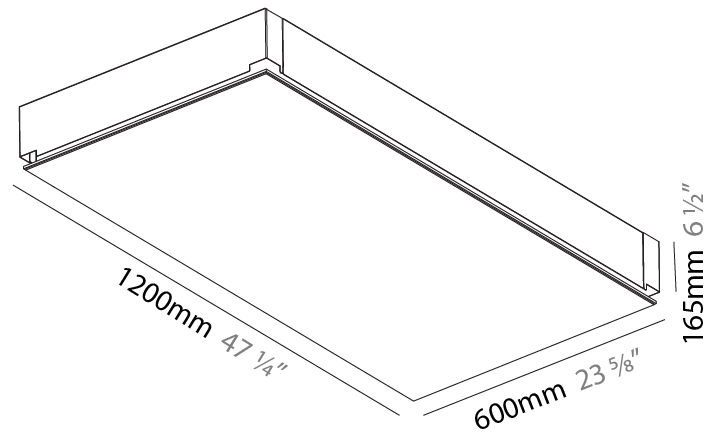

GENERAL

Series: Pi2
Subseries: Pi2 Whiteline
Brand: Prolicht
Division: Architectural
Mounting Type: Trimless
Mounting Location: Ceiling
Subcategory: Ambient

PHYSICAL

Shape: Rectangle
Length (mm): 1200
Length (in): 47 1/4
Width (mm): 600
Width (in): 23 5/8
Depth (mm): 165
Depth (in): 6 1/2
Ceiling Thickness (mm): 10 / 12.5 / 15 / 25 / 30
Ceiling Thickness (in): 3/8 or 1/2 or 9/16 or 1 or 1 3/16
Min. Recessing Depth (mm): 180
Min. Recessing Depth (in): 7 1/16
Light Distribution: Direct
Weight (kg): 22.217
Weight (lbs): 48.88
Diffuser: PMMA - Opal
Fixture Material: Extruded Aluminum / Steel
Cut-out Measurements: 1235mm / 48 5/8" x 635mm / 25"
Upon Request: Unique Sizes Unique Ceiling Thickness Unique Mounting Depth Spot Inserts

ELECTRICAL

Lamp Type: LED (Zhaga Standard)
Input Wattage (W): 110
Total Output Wattage (W): 92
Dimming: Tri-Mode (Non-Dimming and Phase Dimming (120Vac only) and 0-10V Dimming)
Driver Included: Yes
Driver Location: Integrated
Driver Type: Constant Current - Universal
Driver Class: Class 2
Input Voltage (V): 120 - 277
Constant Current (MA): 350

LED

Color Temperature (*K): 3000 / 3500 / 4000
Max. Delivered Lumen (lm): 8690 / 8830 / 9010
CRI: >80 CRI
Efficiency (%): 0.651
Lamp Life (hrs): 50000
Upon Request: RGB Tunable White Special Color Temperature CRI90

OPTICAL

RATINGS AND CERTIFICATIONS

Certified By: Certified for North American Standards
IP rating: IP20